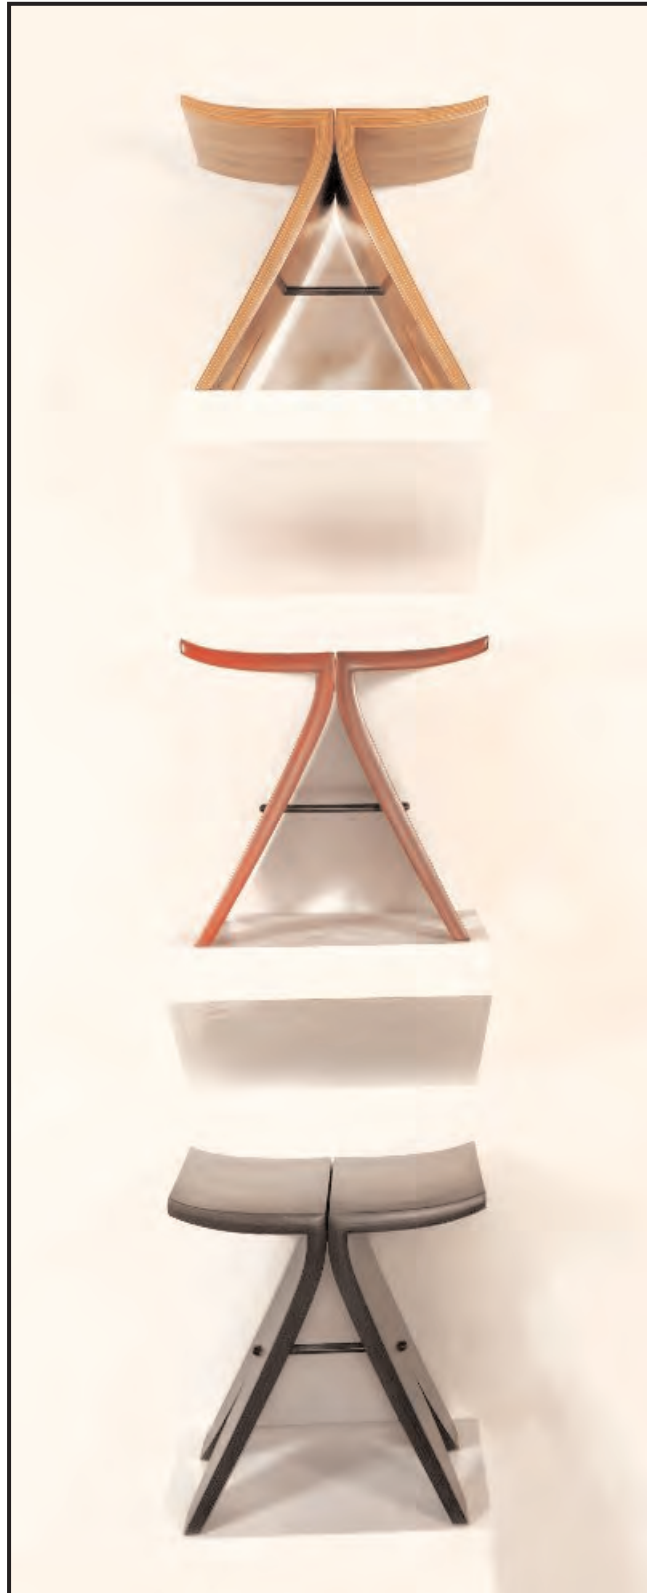

**the bellport studio collection**  
by David N. Ebner

bamboo stool #1 17h.17w.13d

[www.davidnebner.com](http://www.davidnebner.com)

slate top  
black  
wave table  
22h.20w.18d

bamboo  
side table  
22h.19.5w.15d

figured  
mahogany  
mirror  
26h.22w.2d

black  
wine table  
24h.20d

bamboo  
counter stool  
25h.17w.13d

mahogany  
lingerie  
chest  
45h.24w.16d

black  
stick chair  
25h.20w.16d

walnut  
library steps  
49h.19w.22d

corner table  
32h.24w.18d

black  
renwick stool  
16h.15w.15d

blackened  
bamboo  
mirror  
25h.44w.2d

demi-lune  
table  
32h.32w.16d

black  
mfa bench  
16h.36w.15d

black  
brookhaven  
chair  
30h.22w.18d

writing  
desk  
30h.43w.  
26d

black  
mirror  
32h.29w.2d

bamboo  
"funa" chest  
22h.36w.29d

black  
stick lamp  
23h.12d

natural stick lamp  
21h.12d